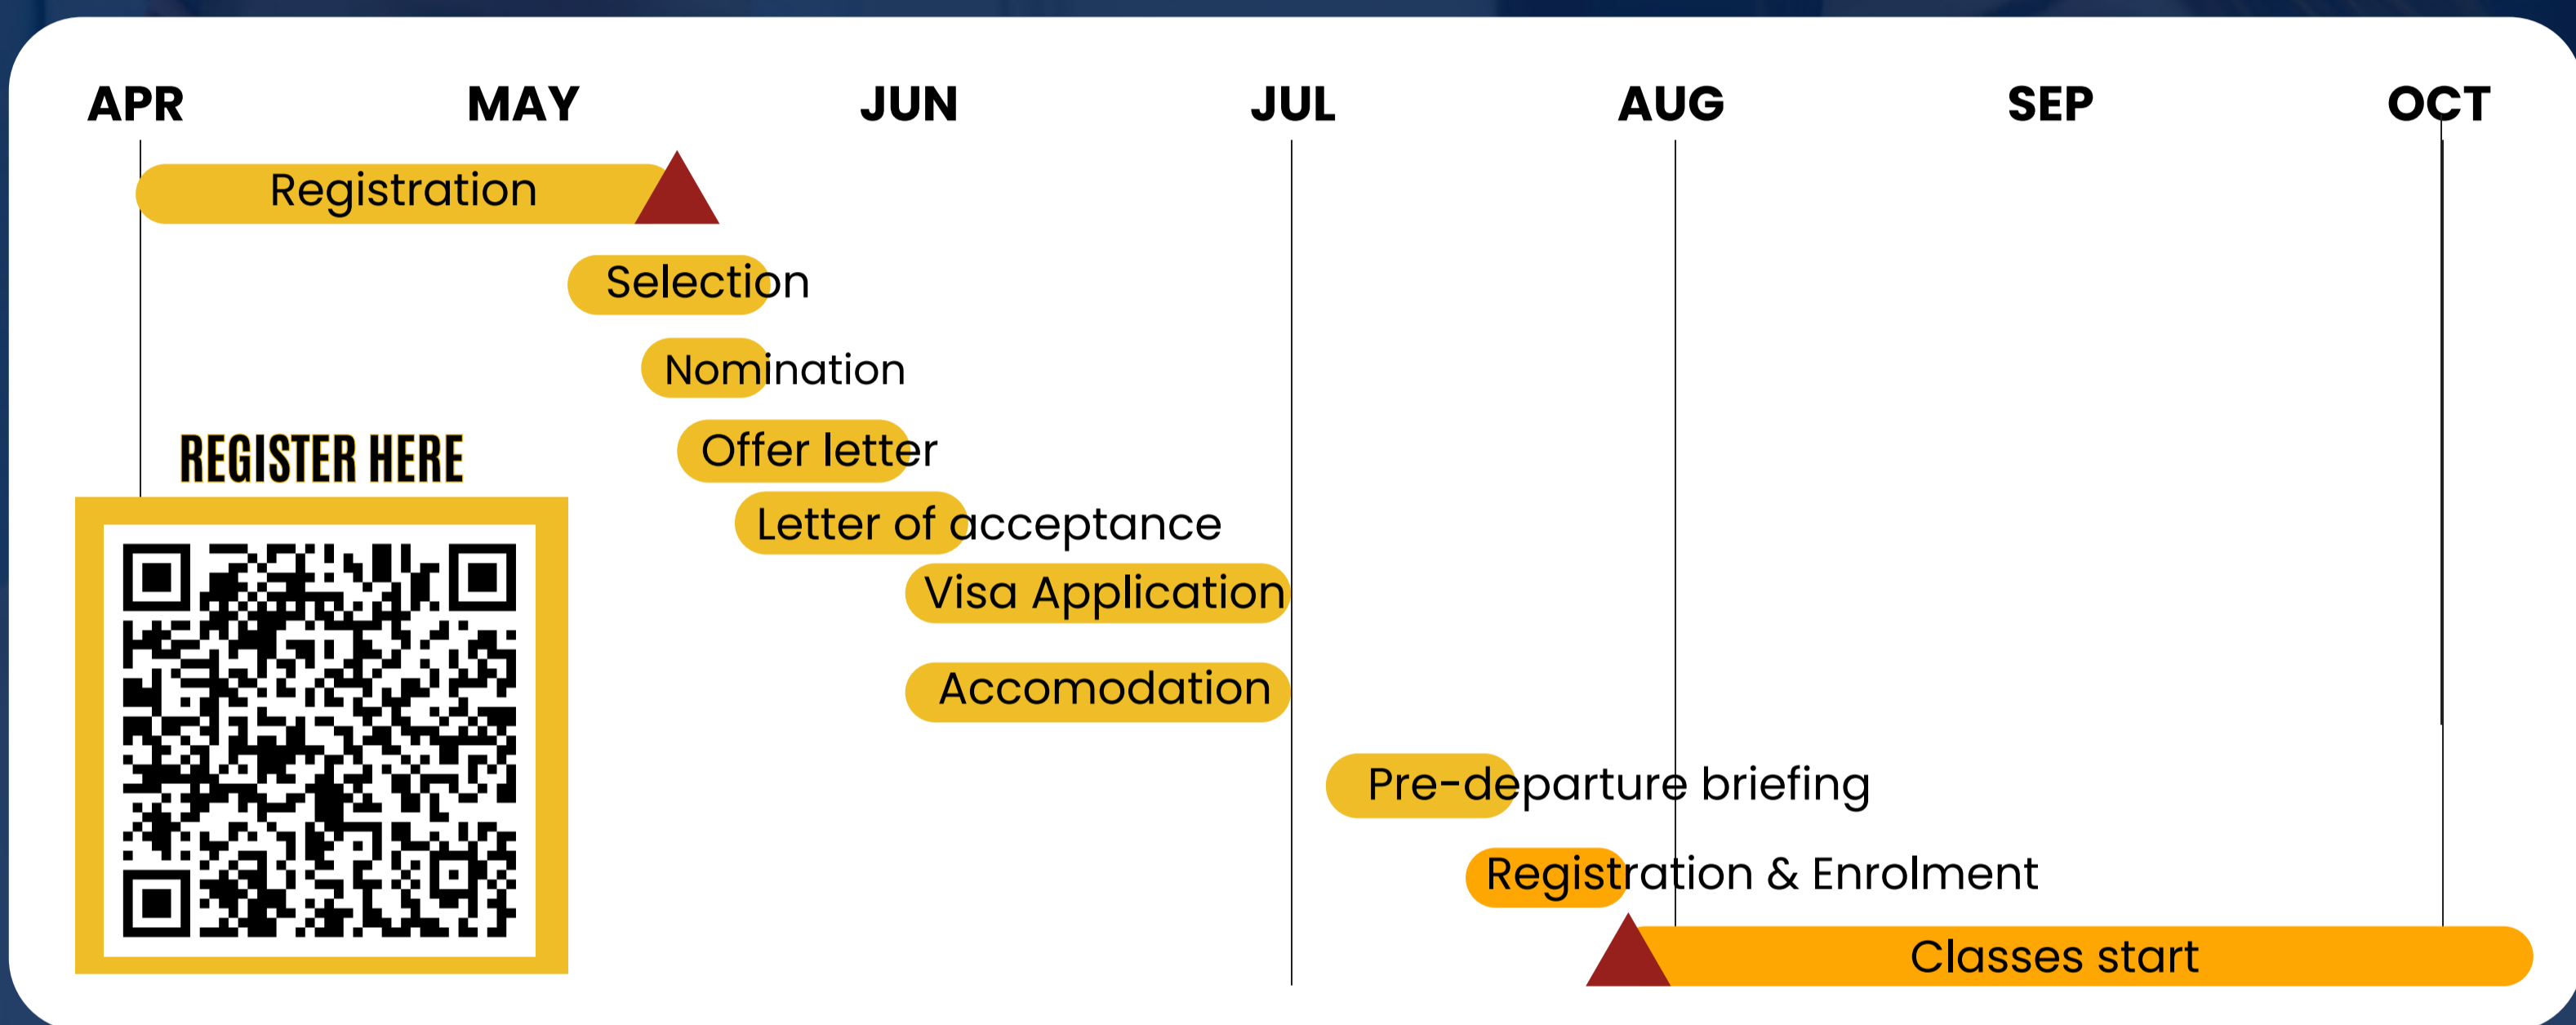

Joint Degree Programme

2 Years at LSPR + 2 Years at ECU (Australia)

APPLICATION PROCESS

24 April – 15 May: Registration and document submission
Selection process and result announcement

16 May – 30 May: Nomination and payment
Offer Letter / Letter of Acceptance

1 June – 30 June: Visa application & accommodation

11 July: Pre-departure briefing

21 July 2025: Orientation
28 July 2025: Course start

(*) Dates are subject to change. Please refer to the ECU Academic Calendar for Guest Students 2025–26.

(**) In case of an academic calendar clash, LSPR will provide assistance, early exams, or a deferred semester.

WHO CAN APPLY

- Students in their **3rd semester** – Pathways 2+2
- Students enrolled in **PRDC, MKTC, IRC, PAC, or BDMC**

PRE-REQUISITES

- English proficiency TOEFL 80, TOEIC 750, IELTS 6.0 or Cambridge B2
- 50% of credits (SKS) Successfully completed at LSPR (Before departure)